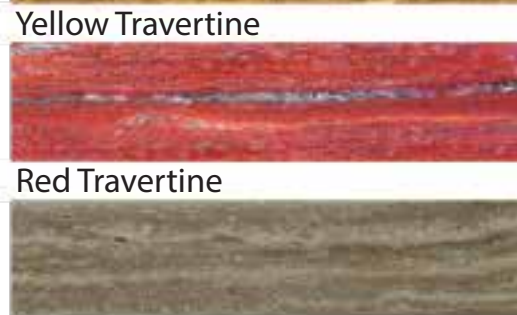

Silver Grey

Olive Marron

Bardiglio Grey

Dark Olive

Thundra Grey

Armani Brown

Light Emperador/Turkish

Classic Grey

Bultic Brown

Purple Green

Bultic Blue

Desert Gold

Royal Green

Antico Silver

Desert Brown

Gret Sardo/Italy

Bala Flower

Travertine/Cross Cut Filled Polish

Travertine/Vein Cut Filled Polish

Travertine/Vein Cut Filled Polish Italy

Silver Travertine

Yellow Travertine

Travertine Noche

Red Travertine